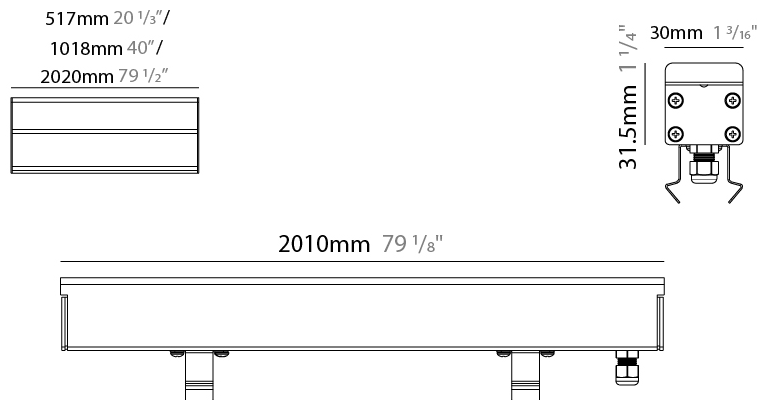

RANGER 30 RECESSED

E12I0032-RGBW

base number

PROJECT	
TYPE	
SPECIFIER	
QUANTITY	
DATE	

1. To build a product code in our configurator select the specify button on the base model # product page
2. To build a manual product code on this datasheet choose from the options listed below in blue font and add the suffix to the base model #

GENERAL

Series: Ranger 30
Brand: Unonovesette
Division: Exterior
Mounting Type: Recessed
Mounting Location: In-Ground
Subcategory: Drive Over

PHYSICAL

Shape: Rectangle
Length (mm): 2010
Length (in): 79 1/8
Width (mm): 30
Width (in): 1 1/4
Height (mm): 31.5
Height (in): 1 1/4
Light Distribution: Direct
Weight (kg): 2.22
Weight (lbs): 4.89
Load Resistance (kg): 5000
Load Resistance (lbs): 11023
Fixture Finish: Opal White
Fixture Material: Extruded PMMA with Opal
Cable Details: IP67 300mm Cable

ELECTRICAL

Lamp Type: LED
Input Wattage (W): 46
Dimming: DMX
Control Gear: DMX
Driver Included: No
Driver Location: Remote
Driver Type: Constant Voltage - Universal
Driver Class: Class 2
Input Voltage (V): 120 - 277
Output Voltage (V): 24

LED

Color Temperature (°K): RGBW
CRI: >90 CRI
Lamp Life (hrs): 100000
Special LEDs offerings: RGBW

OPTICAL

Optic°: 150
Beam Angle: Diffused
Adjustability: Fixed

RATINGS AND CERTIFICATIONS

Certified By: Certified for North American Standards
IP rating: IP67
IK Rating: IK10