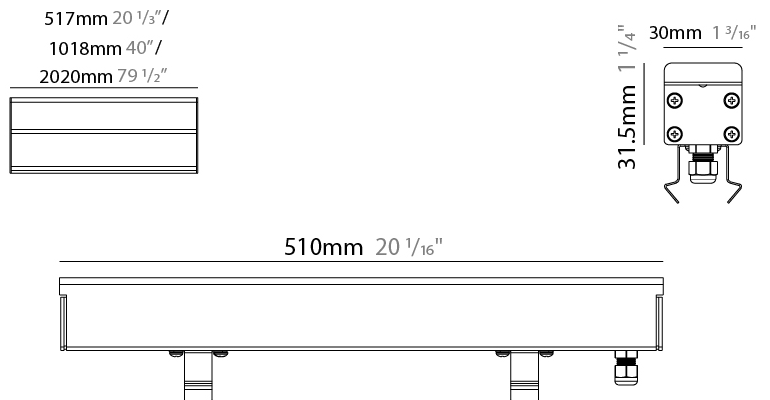

RANGER 30 RECESSED

E12I0030-RGBW

base number

PROJECT	
TYPE	
SPECIFIER	
QUANTITY	
DATE	

1. To build a product code in our configurator select the specify button on the base model # product page
2. To build a manual product code on this datasheet choose from the options listed below in blue font and add the suffix to the base model #

GENERAL

Series: Ranger 30
Brand: Unonovesette
Division: Exterior
Mounting Type: Recessed
Mounting Location: In-Ground
Subcategory: Drive Over

PHYSICAL

Shape: Rectangle
Length (mm): 510
Length (in): 20
Width (mm): 30
Width (in): 1 1/4
Height (mm): 31.5
Height (in): 1 1/4
Light Distribution: Direct
Weight (kg): 0.56
Weight (lbs): 1.2
Load Resistance (kg): 5000
Load Resistance (lbs): 11023
Fixture Finish: Opal White
Fixture Material: Extruded PMMA with Opal
Cable Details: IP67 300mm Cable

ELECTRICAL

Lamp Type: LED
Input Wattage (W): 11.5
Dimming: DMX
Control Gear: DMX
Driver Included: No
Driver Location: Remote
Driver Type: Constant Voltage - Universal
Driver Class: Class 2
Input Voltage (V): 120 - 277
Output Voltage (V): 24

LED

Color Temperature (°K): RGBW
CRI: >90 CRI
Lamp Life (hrs): 100000
Special LEDs offerings: RGBW

OPTICAL

Optic°: 150
Beam Angle: Diffused
Adjustability: Fixed

RATINGS AND CERTIFICATIONS

Certified By: Certified for North American Standards
IP rating: IP67
IK Rating: IK10